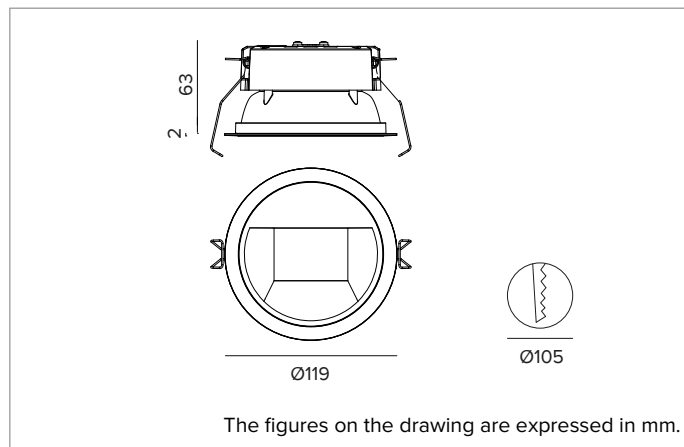

## Recessed LED Downlight in a trim version

		4000K	H(m)	D1(m)	D2(m)	E <sub>max</sub> (lx)
		Ra90	43°	76°		
Fixture Power	18W	1	0.86	1.66	1050	
Source Flux	2228lm	2	1.72	3.31	263	
Fixture Flux	1260lm	3	2.58	4.97	117	
Efficacy	69lm/W	4	3.44	6.62	66	
TS1395	I <sub>max</sub> =540cd/klm	I <sub>max</sub>	1203cd	5	4.30	8.28 42