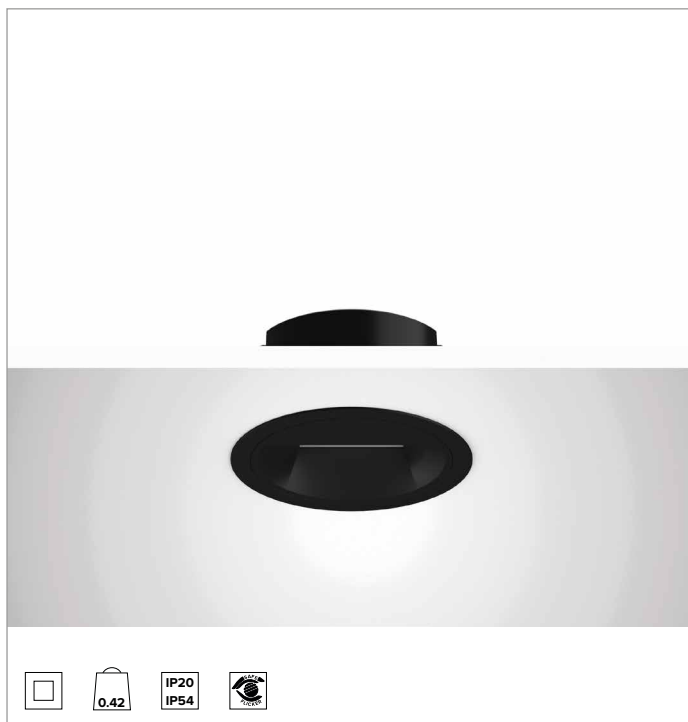

# 1T8445EL | CCTEVO WALL WASHER 105

## Recessed LED Downlight in a trim version

		4000K	H(m)	D1(m)	D2(m)	E <sub>max</sub> (lx)
		Ra90	43°	76°		
Fixture Power	18W	1	0.86	1.66	1050	
Source Flux	2228lm	2	1.72	3.31	263	
Fixture Flux	1260lm	3	2.58	4.97	117	
Efficacy	69lm/W	4	3.44	6.62	66	
TS1395	I <sub>max</sub> =540cd/klm	I <sub>max</sub>	1203cd	5	4.30	8.28 42